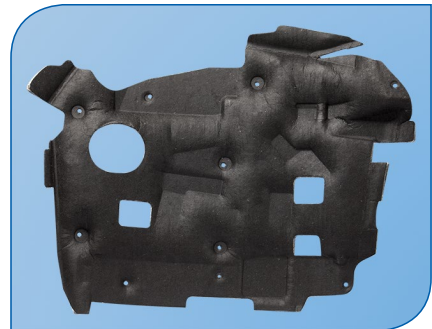

Primary product categories include:

DECI-TEX V - Vertically-lapped, lofted sound absorption materials (flat cut parts).

DECI-TEX M - Thermoformable, vertically-lapped molded materials (variable thickness molded parts).

DECI-TEX T - Thermoformable acoustic sheet-like materials (thin, rigid molded parts).

The DECI-TEX capability includes a fully vertically-integrated technology and skill-base delivering greater value to customers.

- *Fiber blends (for enhanced acoustics, stiffness, thermal performance, moldability, etc)*
- *Lamination (acoustic facings with non-wovens/films/foils and adhesive backing)*
- *Secondary processing (sheet forming, in-line lamination, high speed cutting, molding, pressing)*

Key Product Attributes

- *Excellent sound absorption*
- *Tunability and customization of acoustic profile*
- *Lightweight versus traditional materials*
- *Reduced material utilization through design optimization*
- *Engineered mechanical resilience*
- *Ease of handling and application during assembly*
- *Minimal environmental footprint*
- *Zero odor / mildew*