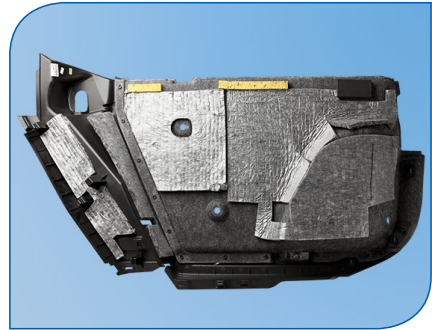

Primary product categories include:

DECI-TEX V - Vertically-lapped, lofted sound absorption materials (flat cut parts).

DECI-TEX M - Thermoformable, vertically-lapped molded materials (variable thickness molded parts).

DECI-TEX T - Thermoformable acoustic sheet-like materials (thin, rigid molded parts).

The DECI-TEX capability includes a fully vertically-integrated technology and skill-base delivering greater value to customers.

- *Fiber blends (for enhanced acoustics, stiffness, thermal performance, moldability, etc)*
- *Lamination (acoustic facings with non-wovens/films/foils and adhesive backing)*
- *Secondary processing (sheet forming, in-line lamination, high speed cutting, molding, pressing)*

Key Product Attributes

- *Excellent sound absorption*
- *Tunability and customization of acoustic profile*
- *Lightweight versus traditional materials*
- *Reduced material utilization through design optimization*
- *Engineered mechanical resilience*
- *Ease of handling and application during assembly*
- *Minimal environmental footprint*
- *Zero odor / mildew*