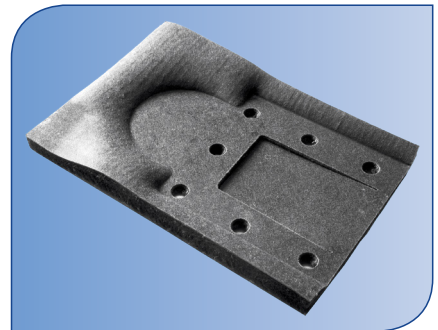

DECI-TEX M is perfectly suited for applications like foot wells and floor silencers where the vertically-lapped construction of the materials offers a level of compression resistance that is unavailable with competitive products. In such a part, some sections will be compressed and reduced in thickness for optimal mechanical properties whereas other sections retain a loft which provides excellent acoustic performance.

DECI-TEX M's vertical fiber orientation enables the material to optimally fill the gap in a mold, unlike other non-woven materials. This allows for DECI-TEX M insulators to offer a mass savings in addition to providing excellent acoustic absorption.

Key Product Attributes

- *Excellent sound absorption*
- *Tunability and customization of acoustic profile*
- *Lightweight versus traditional materials*
- *Reduced material utilization through design optimization*
- *Excellent compression resistance and mechanical resiliency*
- *Ease of moldability*
- *Contoured to match mating surface*

Typical Market Application Areas

- *Floor silencers / foot wells*
- *Hood and engine bays*
- *Package tray*
- *Trunk trim*
- *Dash / instrument panel*
- *Door trim*