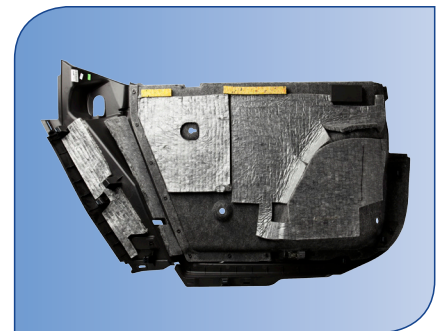

DECI-TEX V also yields significant reductions in mass and reduced material utilization compared to traditional acoustic materials because of the sound absorption efficiency of DECI-TEX.

The resilience of the vertical fiber construction provides superior mechanical integrity over other forms of nonwoven insulation. DECI-TEX V is resistant to delamination and does not compress, thereby maintaining superior acoustic performance over its lifetime.

Key Product Attributes

- *Excellent sound absorption*
- *Tunability and customization of acoustic profile*
- *Initial acoustic properties maintained over time*
- *Lightweight versus traditional materials*
- *Reduced material utilization through design optimization*
- *Engineered mechanical resilience*
- *Ease of handling and application during assembly*
- *Superior environmental footprint*
- *Delamination resistant – ideal when used with PSA*

Typical Automotive Application Areas

- *Door panels*
- *Floor silencers*
- *Dash/Instrument panel insulators*
- *Headliner insulators*
- *Trunk trim/tailgate trim*
- *Engine compartment insulators*