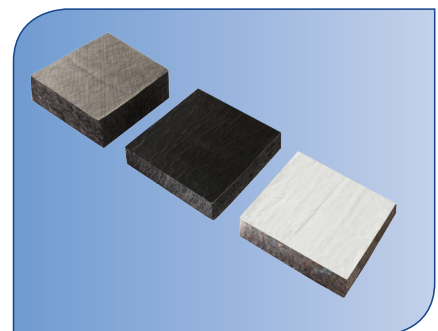

DECI-TEX V also yields significant reductions in mass and reduced material utilization compared to traditional acoustic materials because of the sound absorption efficiency of DECI-TEX.

The resilience of the vertical fiber construction provides superior mechanical integrity over other forms of nonwoven insulation. DECI-TEX V is resistant to delamination and does not compress, thereby maintaining superior acoustic performance over its lifetime.

Key Product Attributes

- *Excellent sound absorption*
- *Tunability and customization of acoustic profile*
- *Initial acoustic properties maintained over time*
- *Lightweight versus traditional materials*
- *Reduced material utilization through design optimization*
- *Engineered mechanical resilience*
- *Ease of handling and application during assembly*
- *Superior environmental footprint*
- *Delamination resistant – ideal when used with PSA*

Typical Automotive Application Areas

- *Door panels*
- *Floor silencers*
- *Dash/Instrument panel insulators*
- *Headliner insulators*
- *Trunk trim/tailgate trim*
- *Engine compartment insulators*